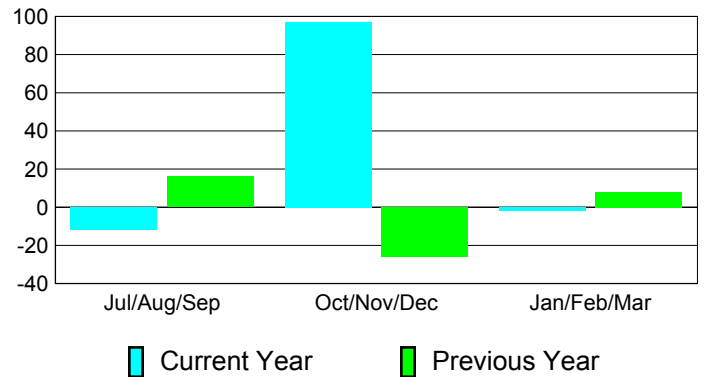

Gender Comparison 2010-2011

Male

Female