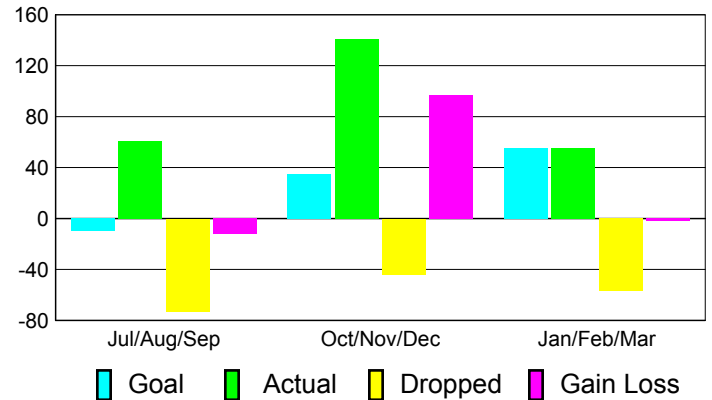

Membership Results 2010-2011

Goal, New, Dropped, Gain/Loss

Comparison of Membership Gain/Loss

Current Year Compared to the Previous Year